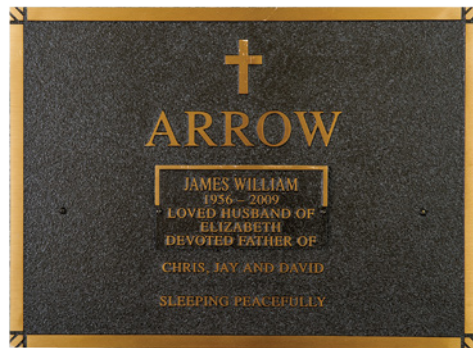

Sierra Bronze

- Steel Gauge Construction
- Velvet Interior and Mattress
- Extension Bar Handles
- Casket Locks and a Hinged Lid

Graham Family also offers Crosses, Crucifixes and Memorial Keepsakes

Plaques